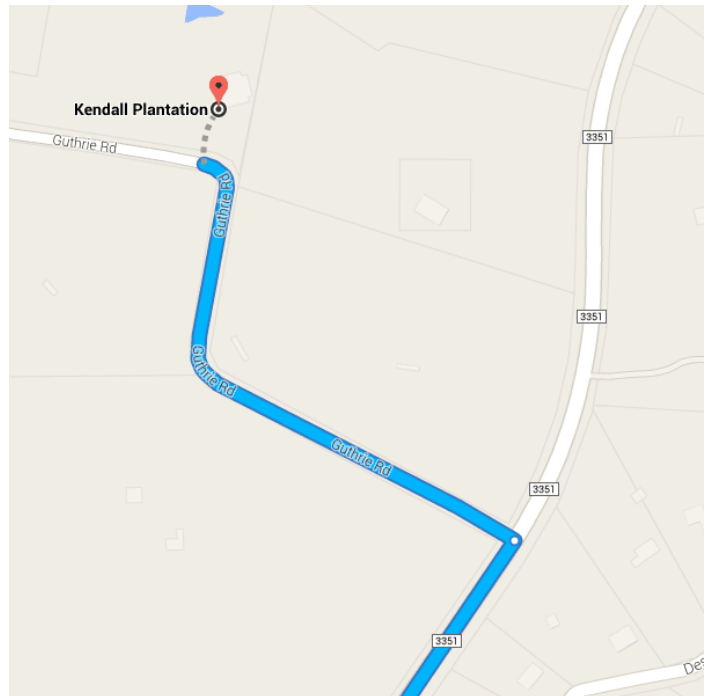

Directions from The Rim to Kendall Plantation

○ The Rim

17503 Interstate Highway 10, San Antonio, TX 78230

Head **southwest** on **Rim Dr** toward **Interstate 10 Frontage Rd**

46 ft / 2 s

Follow **I-10 W** and **FM 3351 N** to **Guthrie Rd** in Kendall County

13.0 mi / 15 min

- 2. Turn **right** onto **Interstate 10 Frontage Rd**
0.3 mi
- ⤴ 3. Take the ramp on the **left** onto **I-10 W**
3.8 mi
- 4. Take exit **550** toward **Ralph Fair Rd/Farm to Market Rd 3351**
0.2 mi
- ⤴ 5. Slight **left** onto **Interstate 10 Frontage Rd**
0.3 mi
- 6. Turn **right** onto **FM 3351 N/Ralph Fair Rd**
 - 📘 Continue to follow **FM 3351 N**
 8.4 mi

Turn **left** onto **Guthrie Rd**

📘 Destination will be on the right

0.3 mi / 53 s

📍 Kendall Plantation

20 Guthrie Rd, Boerne, TX 78006

These directions are for planning purposes only. You may find that construction projects, traffic, weather, or other events may cause conditions to differ from the map results, and you should plan your route accordingly. You must obey all signs or notices regarding your route.