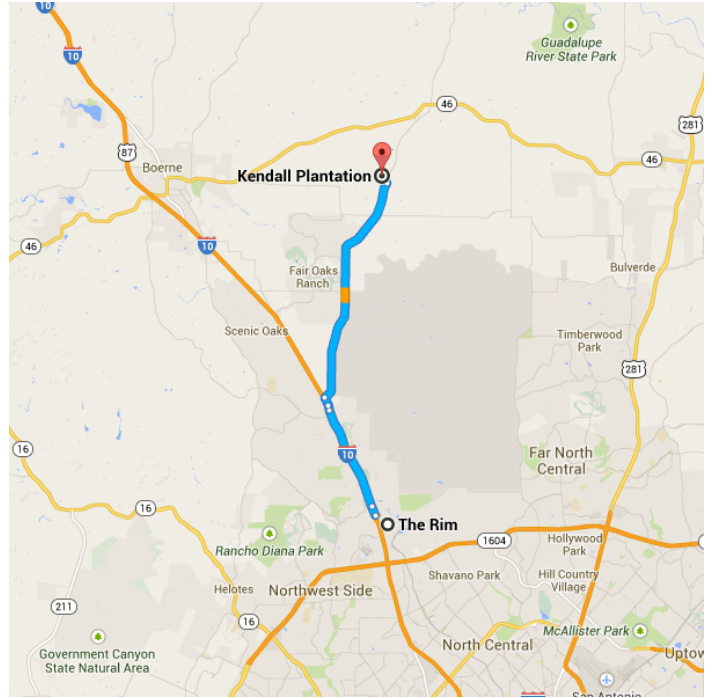

Directions from The Rim to Kendall Plantation

○ The Rim

17503 Interstate Highway 10, San Antonio, TX 78230

Head **southwest** on **Rim Dr** toward **Interstate 10 Frontage Rd**

46 ft / 2 s

Follow **I-10 W** and **FM 3351 N** to **Guthrie Rd** in Kendall County

13.0 mi / 15 min

- 2. Turn **right** onto **Interstate 10 Frontage Rd**
0.3 mi
- ⤴ 3. Take the ramp on the **left** onto **I-10 W**
3.8 mi
- 4. Take exit **550** toward **Ralph Fair Rd/Farm to Market Rd 3351**
0.2 mi
- ⤴ 5. Slight **left** onto **Interstate 10 Frontage Rd**
0.3 mi
- 6. Turn **right** onto **FM 3351 N/Ralph Fair Rd**
 - 📘 Continue to follow **FM 3351 N**
 8.4 mi

Turn **left** onto **Guthrie Rd**

📘 Destination will be on the right

0.3 mi / 53 s

📍 Kendall Plantation

20 Guthrie Rd, Boerne, TX 78006

These directions are for planning purposes only. You may find that construction projects, traffic, weather, or other events may cause conditions to differ from the map results, and you should plan your route accordingly. You must obey all signs or notices regarding your route.

Map data ©2014 Google