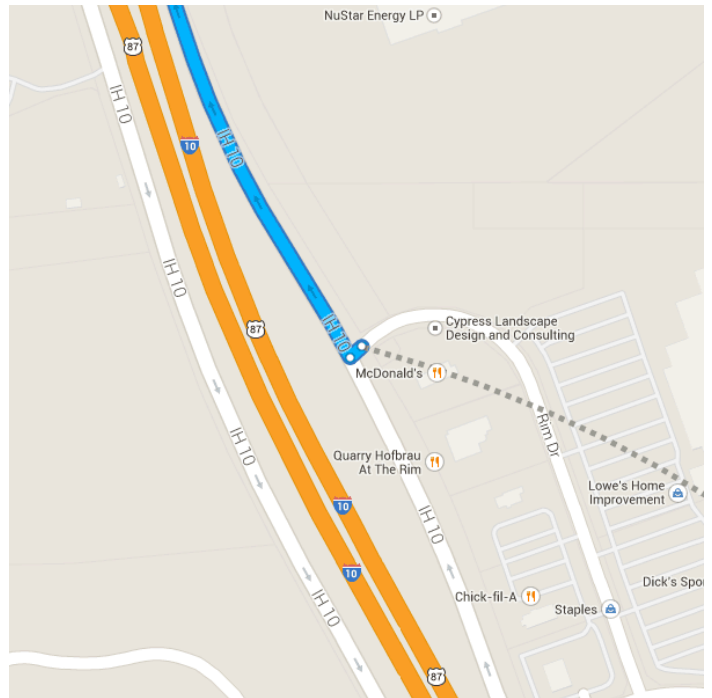

Directions from The Rim to Kendall Plantation

○ The Rim

17503 Interstate Highway 10, San Antonio, TX 78230

Head **southwest** on **Rim Dr** toward **Interstate 10 Frontage Rd**

46 ft / 2 s

Follow **I-10 W** and **FM 3351 N** to **Guthrie Rd** in Kendall County

13.0 mi / 15 min

- 2. Turn **right** onto **Interstate 10 Frontage Rd**
0.3 mi
- ⤴ 3. Take the ramp on the **left** onto **I-10 W**
3.8 mi
- 4. Take exit **550** toward **Ralph Fair Rd/Farm to Market Rd 3351**
0.2 mi
- ⤴ 5. Slight **left** onto **Interstate 10 Frontage Rd**
0.3 mi
- 6. Turn **right** onto **FM 3351 N/Ralph Fair Rd**
 - 📘 Continue to follow **FM 3351 N**
 8.4 mi

Turn **left** onto **Guthrie Rd**

📘 Destination will be on the right

0.3 mi / 53 s

📍 Kendall Plantation

20 Guthrie Rd, Boerne, TX 78006

These directions are for planning purposes only. You may find that construction projects, traffic, weather, or other events may cause conditions to differ from the map results, and you should plan your route accordingly. You must obey all signs or notices regarding your route.

Map data ©2014 Google