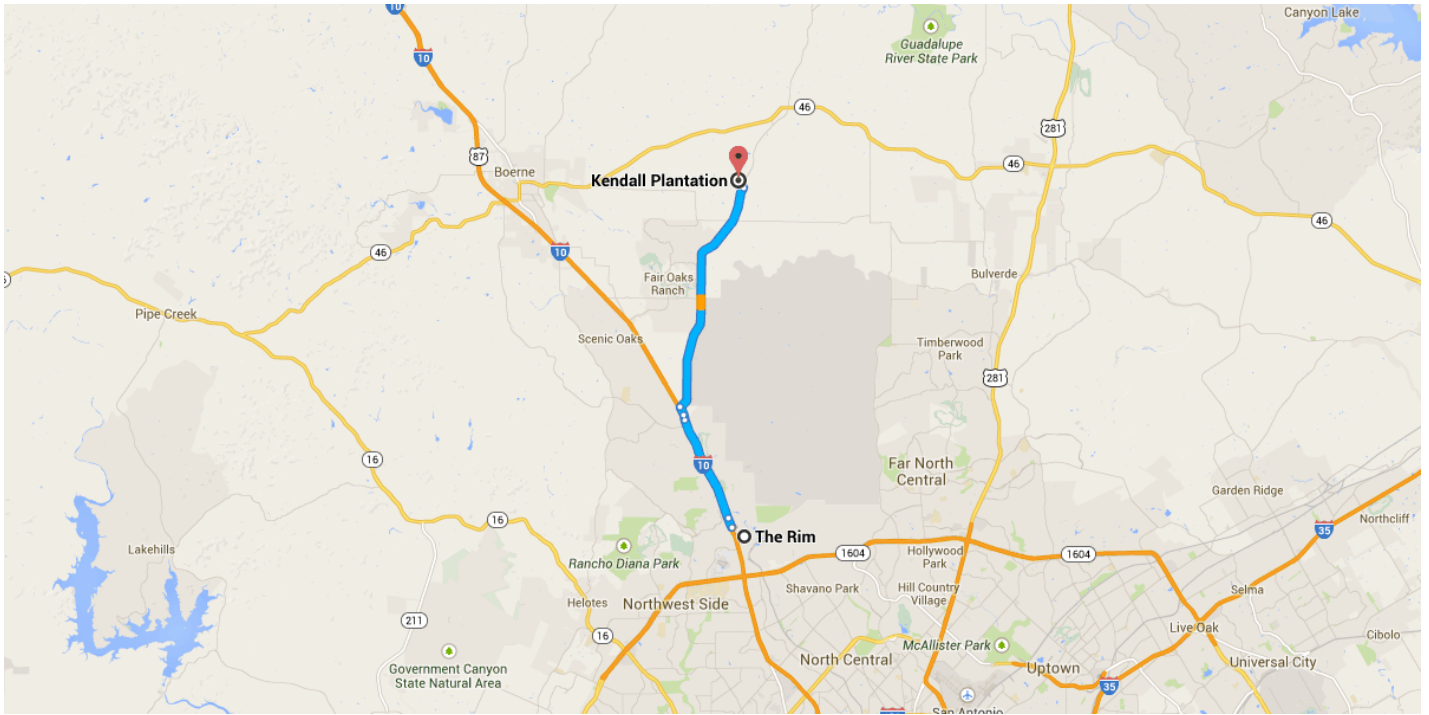

Directions from The Rim to Kendall Plantation

○ The Rim

17503 Interstate Highway 10, San Antonio, TX 78230

Head **southwest** on **Rim Dr** toward **Interstate 10 Frontage Rd**

46 ft / 2 s

Follow **I-10 W** and **FM 3351 N** to **Guthrie Rd** in Kendall County

13.0 mi / 15 min

- 2. Turn **right** onto **Interstate 10 Frontage Rd**
0.3 mi
- ⤴ 3. Take the ramp on the **left** onto **I-10 W**
3.8 mi
- 4. Take exit **550** toward **Ralph Fair Rd/Farm to Market Rd 3351**
0.2 mi
- ⤴ 5. Slight **left** onto **Interstate 10 Frontage Rd**
0.3 mi
- 6. Turn **right** onto **FM 3351 N/Ralph Fair Rd**
 - 📘 Continue to follow **FM 3351 N**
 8.4 mi

Turn **left** onto **Guthrie Rd**

📘 Destination will be on the right

0.3 mi / 53 s

📍 Kendall Plantation

20 Guthrie Rd, Boerne, TX 78006

These directions are for planning purposes only. You may find that construction projects, traffic, weather, or other events may cause conditions to differ from the map results, and you should plan your route accordingly. You must obey all signs or notices regarding your route.

Map data ©2014 Google